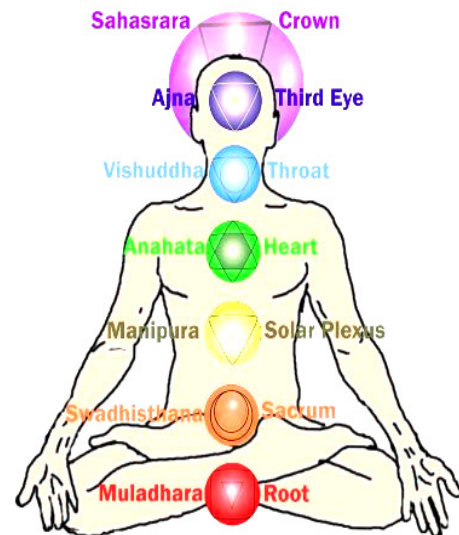

Following the service, stick around for good food, great friends, and an uplifting message. For the meal and a message: PSC members $12, friends $15; A message only, $10. The meal only, $5, or bring a dish to pass and eat for free!

March 20: Irish Lunch
April 17:
May 15: Mexican Fiesta

Empowerment Drumming 2nd Wednesday of Each Month

February 9, 7–9 PM, $10

Join Cathie and Stephanie Miller in drumming, and discover your soul's sacred rhythmic song. Drumming can reduce stress, assist with the mind-body connection, and increase your enthusiasm for life! Drums and other percussion instruments are available if you don't have your own!

PSC Choir

**Choir Practice is on the 2nd and 4th
Sundays, 12:15–1:00 PM**

Come join us in learning songs to sing during our church services! All are welcome!

Contact Linda Short with questions.

Exploring Your Chakras

with Kathy Manikowski

Join us for informative, enlightening glimpses into your energy centers. Learn what you can do to bring balance and energy to your life. Lots of information, meditations, visualizations, and gentle movements will enliven these mind and spirit expanding classes!

There is a class minimum of four registered and paid attendees for each class to be held.

All classes are from 12:30 - 2:30 PM, with a cost $25 per class. Pack a snack!

Sunday, Feb. 27: Solar Plexus & Heart Chakras

Sunday, March 27: Throat & Third Eye Chakras

May: Crown Chakra and Beyond